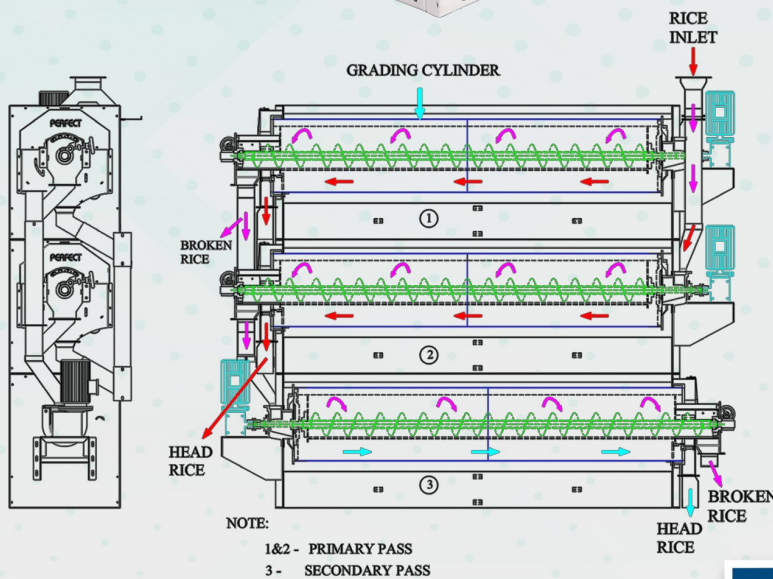

PLG400 RICE LENGTH GRADER

PLG400x1

PLG400x3

Salient Features

- ❖ Accurate separation of broken.
- ❖ Compact size - space saving.
- ❖ Worm geared drive - maintenance free.
- ❖ VFD can be provided for better grading accuracy.
- ❖ Regrading system helps to separate headrice from broken.

Product Model	Capacity of Rice, TPH	Power, HP	Weight in Kgs (App.)	Overall Dimension in MM (LXWXH)
PLG2-400X1	1	1	300	3100X800X1000
PLG2-400X2	2	2	620	3100x800x1800
PLG2-400X3	3	3	940	3100x800x2600