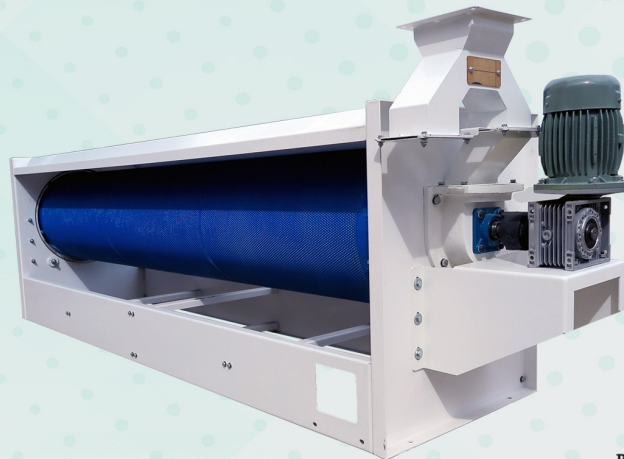

PLG400 RICE LENGTH GRADER

PLG400x1

PLG400x3

Salient Features

- ❖ Accurate separation of broken.
- ❖ Compact size - space saving.
- ❖ Worm geared drive - maintenance free.
- ❖ VFD can be provided for better grading accuracy.
- ❖ Regrading system helps to separate headrice from broken.

Product Model	Capacity of Rice, TPH	Power, HP	Weight in Kgs (App.)	Overall Dimension in MM (LXWXH)
PLG2-400X1	1	1	300	3100X800X1000
PLG2-400X2	2	2	620	3100x800x1800
PLG2-400X3	3	3	940	3100x800x2600